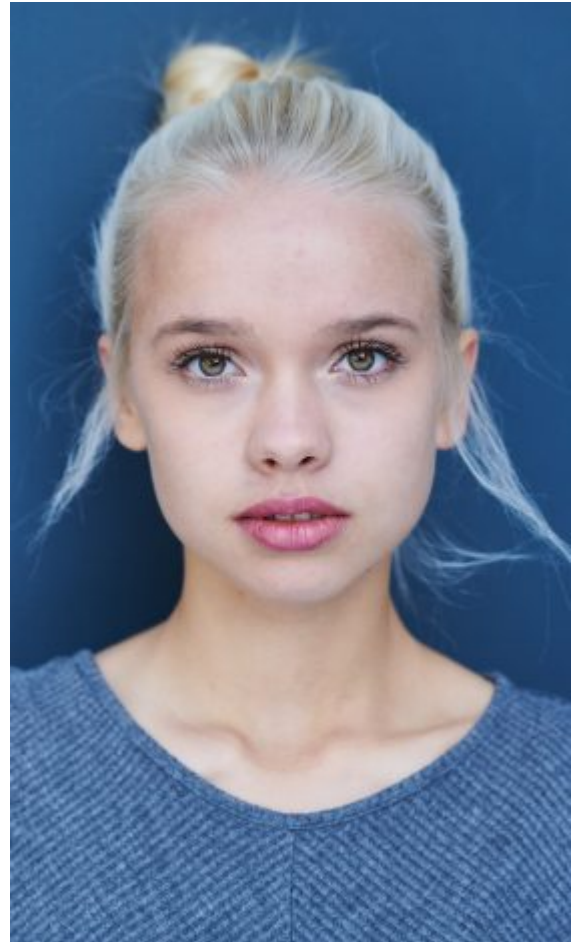

# Katharina Hirschberg | CV

FEATURE | TELEVISION

2019 | **Bibi und Tina** | Tv series | Director: Detlev Buck, David Gruschka | DCM Pictures, Kiddinx Studios | Amazon Video